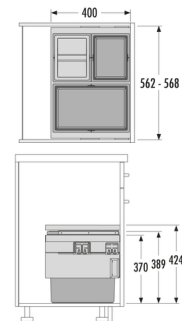

CARGO SYNCHRO

Hailo AS Cargo Synchro 600
28/13/13/D

3608631

GTIN: 4007126368300

For front-mount-door cabinets of 600 mm width

SLIDE

3 BUCKET

54 l

TOTAL

FOR CABINET WIDTH:

60 cm

SPECIFICATIONS

Type of installation Slide	yes
Cabinet-width min. (cm)	60
Cabinet-width max. (cm)	60
Suitable for cabinet width (cm)	60
available Cabinet-depth min. (mm)	405
Sidewall mounted	yes
Slides	covered, dampened slides with self-closing device with fully synchronized over-travel
Side-wall thickness (mm)	16-19
Packing dimensions (WxDxH) (mm)	575 x 340 x 480
Product dimensions (WxDxH) (mm)	562-568 x 400 x 424
System-depth (mm)	400
Lid	1 + Pullout metal/ plastic system lid, with anti-slip rubber mat
Number of bins	3
Total volume (l)	54
Color metal parts	dark grey

SKETCHES

Color plastic parts	dark grey
---------------------	-----------

Weight incl. packing (kg)	12,1
---------------------------	------